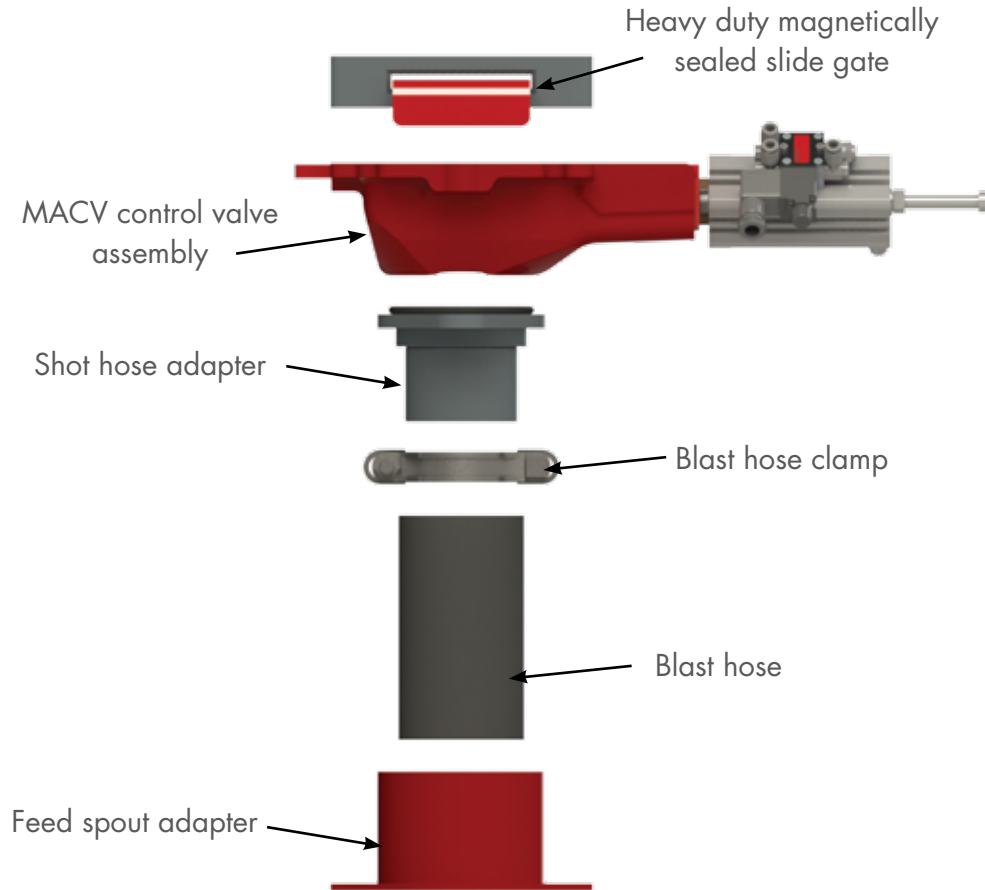

ABRASIVE CONTROL VALVE

Heavy Duty Premium Cast Chrome Abrasive Valve - MACV

- Slide out cartridge assembly for ease of maintenance
- Cast alloy hardened body orifice
- Heavy duty magnetically sealed slide gate

TECHNOLOGY. SERVICE. SOLUTIONS.

Phone: 262.785.7577 • Fax: 262.785.1066 • 16211 West Lincoln Avenue • New Berlin, WI 53151 • bct-us.com

ABRASIVE CONTROL VALVE

Heavy Duty Premium Cast Chrome Abrasive Valve - MACV