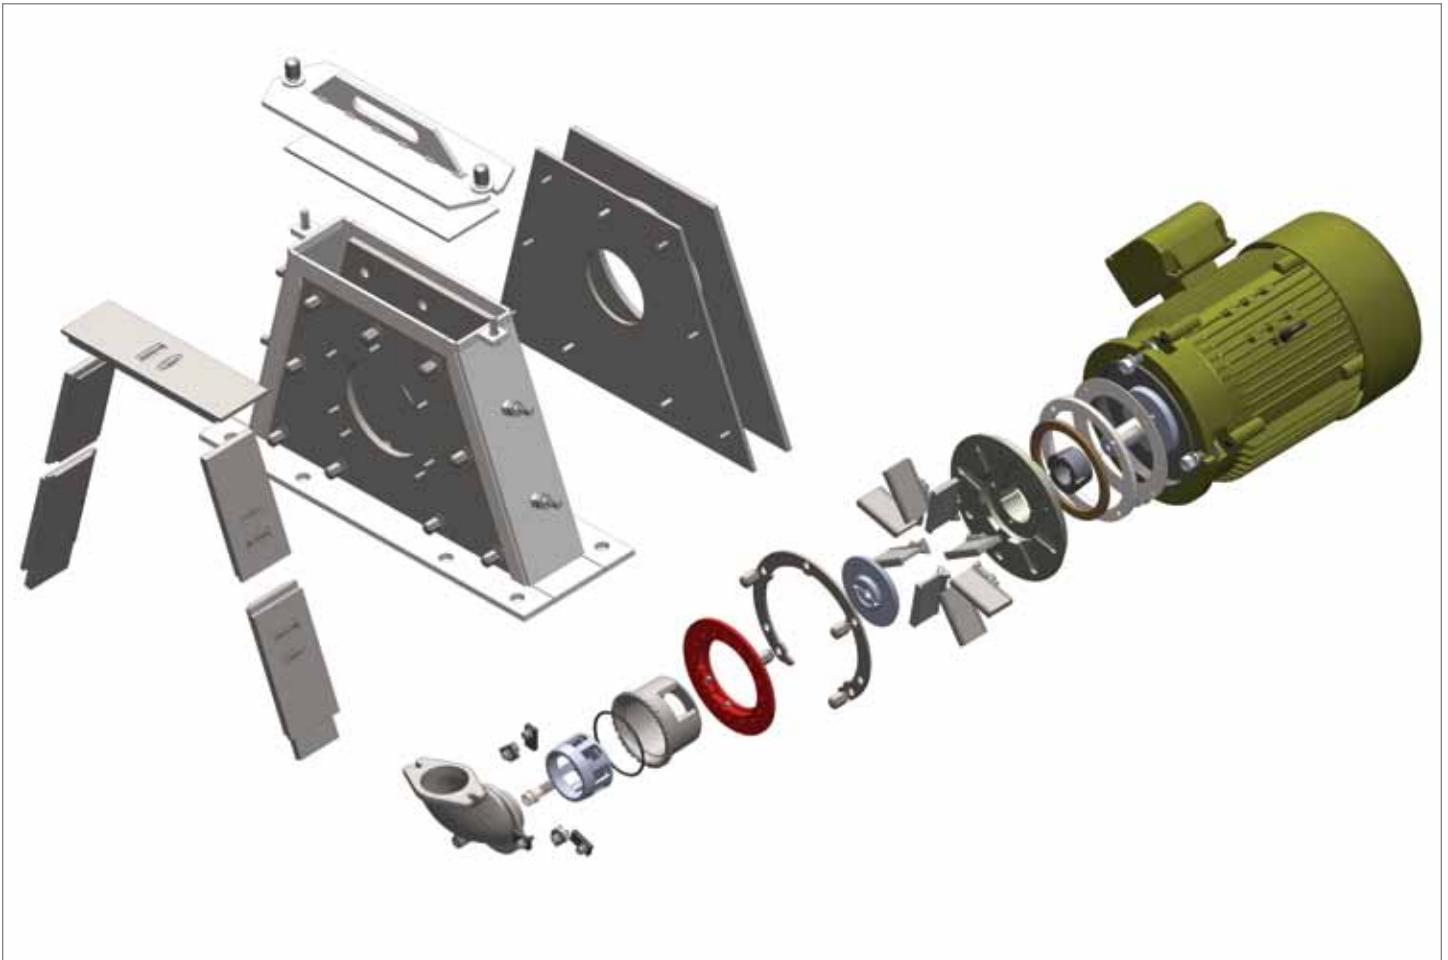

## **BCP AUTOBLAST REPLACEMENT PARTS**

*Premium OEM Replacement Components for  
Wheelabrator® BCP Autoblaster Wheels*

- 100% in-stock guaranteed
- Same day shipment available
- Premium cast chrome alloy, heat treated components
- Available products for 13.5", 15", 17" and 26.5" Autoblaster wheels
- Multiple M-CAST upgrades available

# BCP AUTOBLAST REPLACEMENT PARTS

Premium OEM Replacement Components for  
Wheelabrator® BCP Autoblaster Wheels