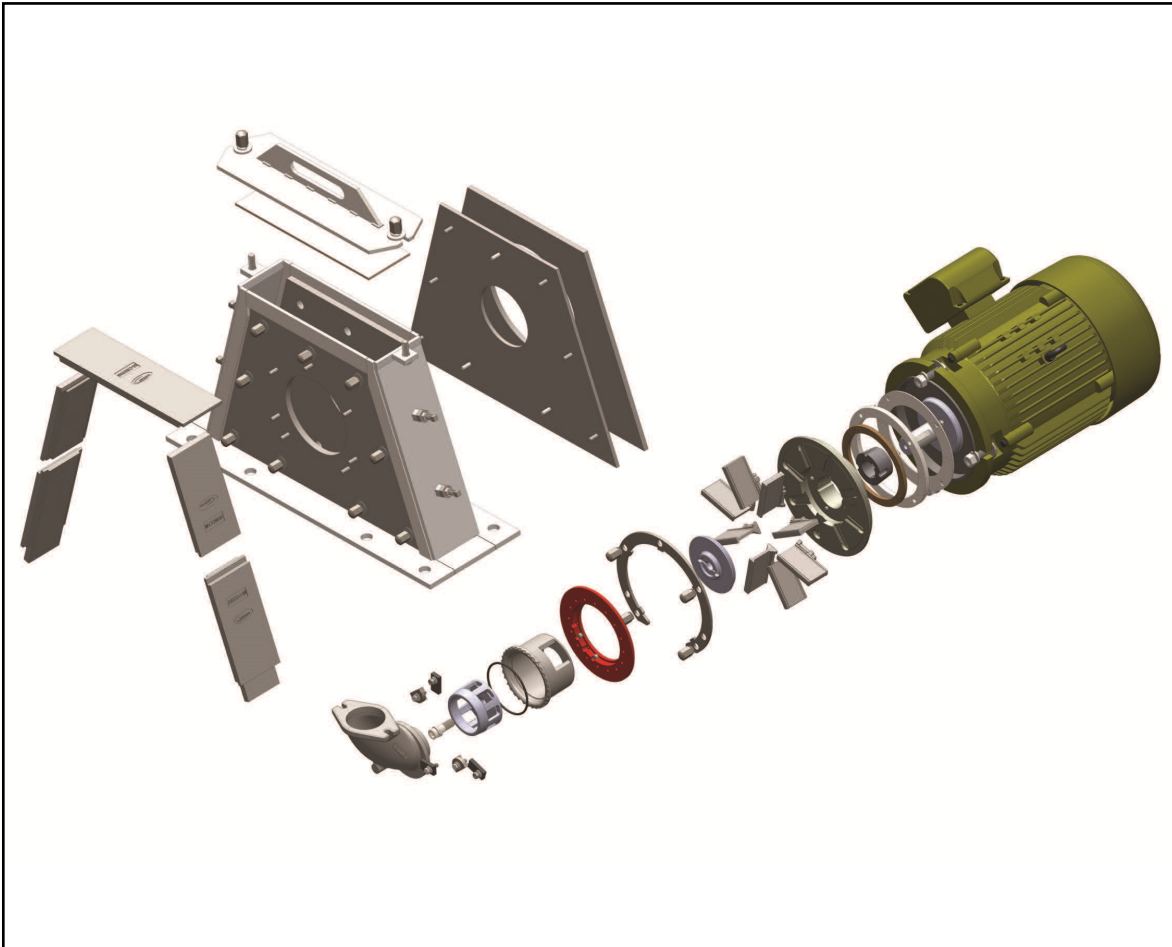

## **BCP™ AUTOBLAST BLAST WHEEL REPLACEMENT PARTS**

*Premium OEM Replacement Components for Wheelabrator® BCP™ Autoblast Wheels*

- Premium cast chrome alloy , heat treated components
- Available products for 13.5" ,15" and 26.5" Autoblast wheels
- Multiple M-CAST upgrades available