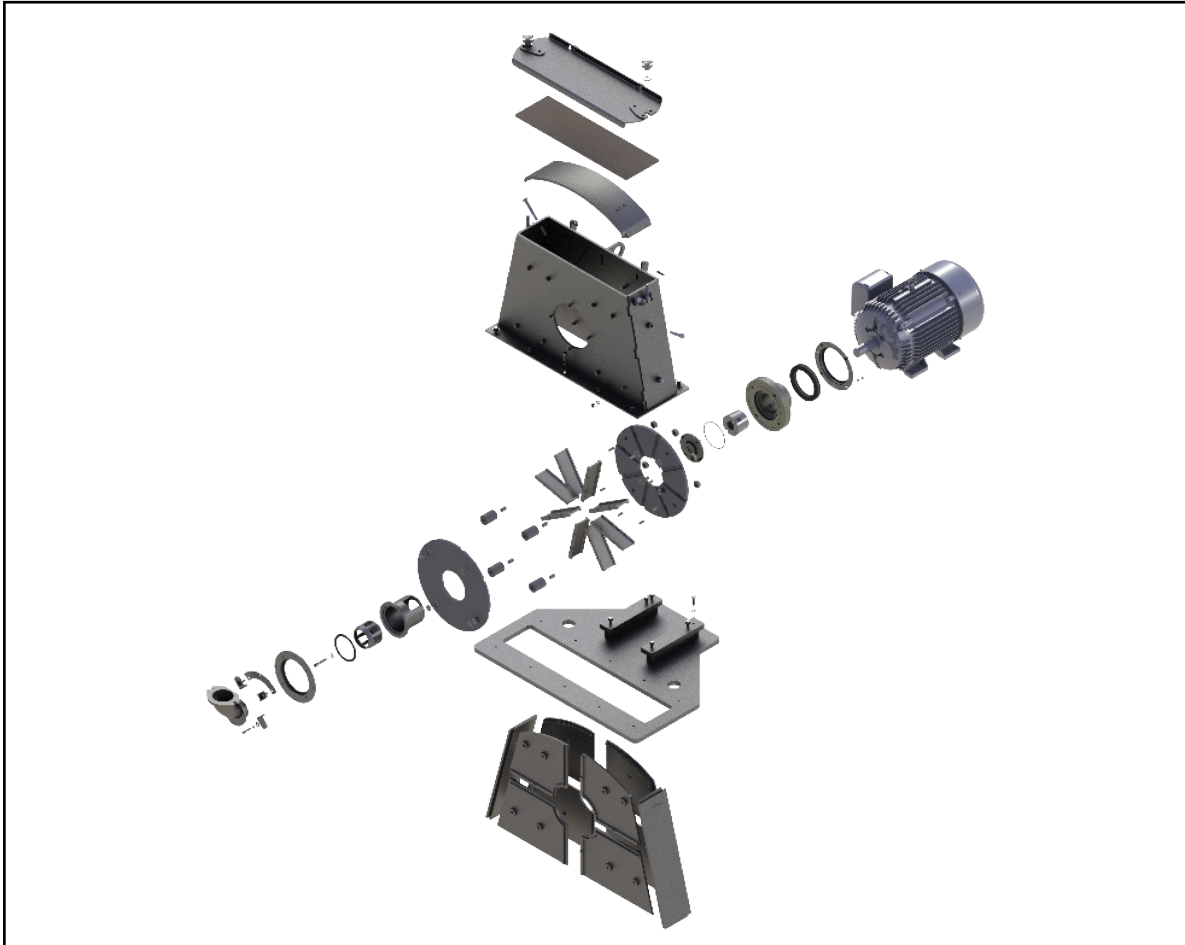

BLAST CLEANING TECHNOLOGIES

BLASTEC® BLAST WHEEL REPLACEMENT PARTS

Premium OEM Replacement Components for Blastec® Blast Wheels

- 100% in-stock guarantee
- Same day shipment available
- Premium cast chrome alloy, heat treated components
- Available product for standard style and C-Faced style Blastec® wheel assemblies
- Multiple M-CAST upgrades available

SIDE LINERS

SIDE	PART NO.
UPPER-RIGHT	M-CBT45
UPPER-LEFT	M-CBT51
LOWER-RIGHT	M-CBT47
LOWER-LEFT	M-CBT48

GENERAL COMPONENTS

DESCRIPTION	PART NUMBER
CONTROL CAGE ADAPTER	M-CBT7
SEAL RETAINER	M-CBT67-FAB
HUB POLY-FELT SEAL (3-PC.)	M-CBT70C-1
UNIVERSAL - RUNNERHEAD HUB	M-CBT15TL
CENTERING PLATE O-RING	M-CBT15OR
CENTERING PLATE UNIVERSAL HUB	M-CBT15-CP
LID CBT GASKET	M-CBT22A
RUNNERHEAD	M-CBT24