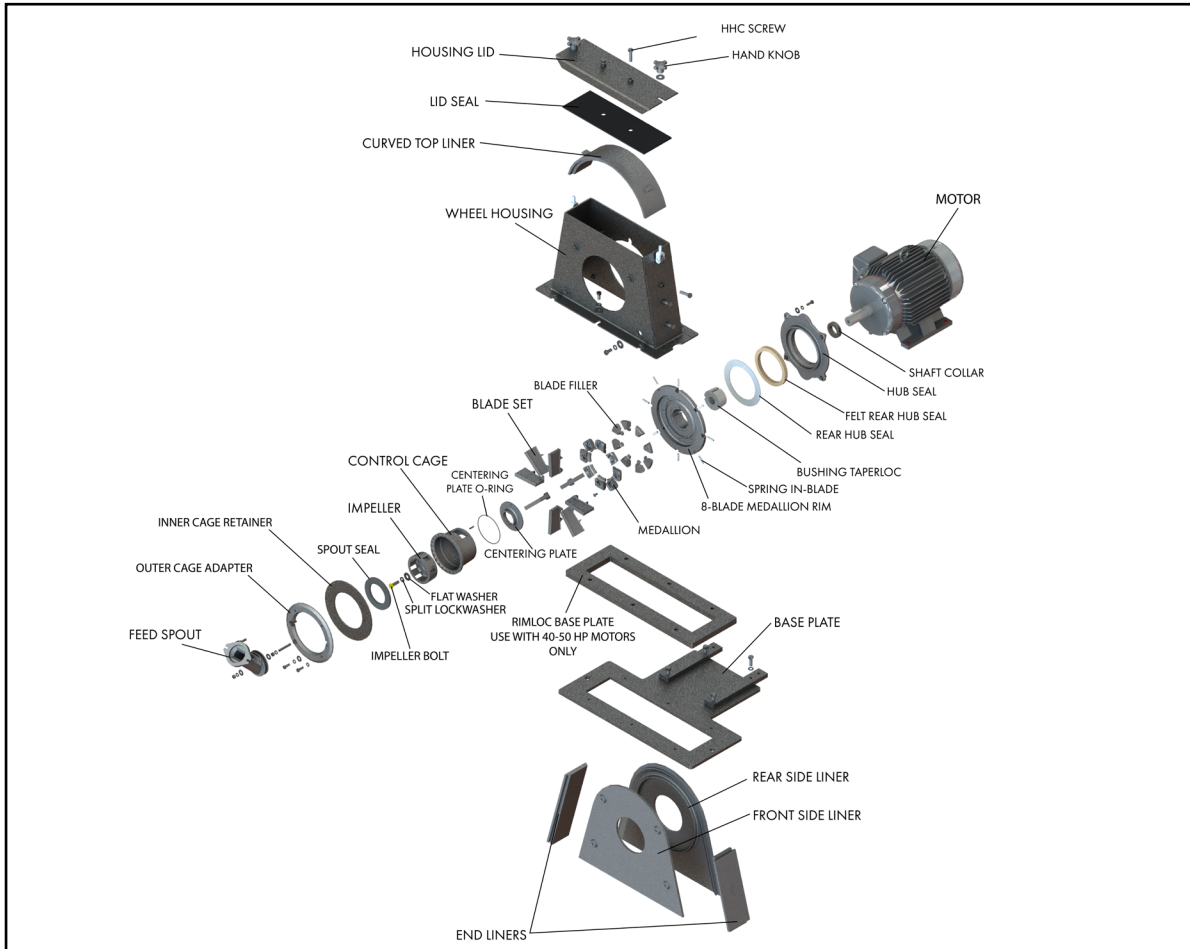

BLAST CLEANING TECHNOLOGIES

RIM-LOC® BLAST WHEEL REPLACEMENT PARTS

Premium OEM Replacement Components for RIM-LOC® Blast Wheels

- 100% in-stock guarantee
- Same day shipment available
- Premium cast chrome alloy, heat treated components
- Multiple M-CAST upgrades available

BLAST CLEANING TECHNOLOGIES

RIM-LOC® BLAST WHEEL REPLACEMENT PARTS

Premium OEM Replacement Components for RIM-LOC® Blast Wheels

TUNE UP KITS

Includes: Blade Set including springs, control cage, impeller, spout seal and dual option impeller bolt/lockwasher sets

SPOUT OPTIONS

ANGLE	PART NUMBER
0°	M-1000000-A
45°	M-3050045
90°	M-C5000303

BLADE OPTIONS

SIZE / #P / SET	PART NUMBER
14.00 / 8 PER SET	M-P6000024-8
15.00 / 8 PER SET	M-P6000025-8

CONTROL CAGE OPTIONS

SIZE	PART NUMBER
40°	M-P6050014
54°	M-P6000029

END LINERS

OAL	PART NUMBER
5.88	M-C5000129
12.25	M-C5001937
15.25	M-C5002308

CURVED TOP LINERS

STYLE	PART NUMBER
1 PC.	M-C5001936
2 PC. L/H	M-C5001936-001L
2PC. R/H	M-C5001936-002R

SIDE LINERS

SIDE	PART NUMBER
SPOUT SIDE (FRONT)	M-C5001939
MOTOR SIDE (REAR)	M-3051940