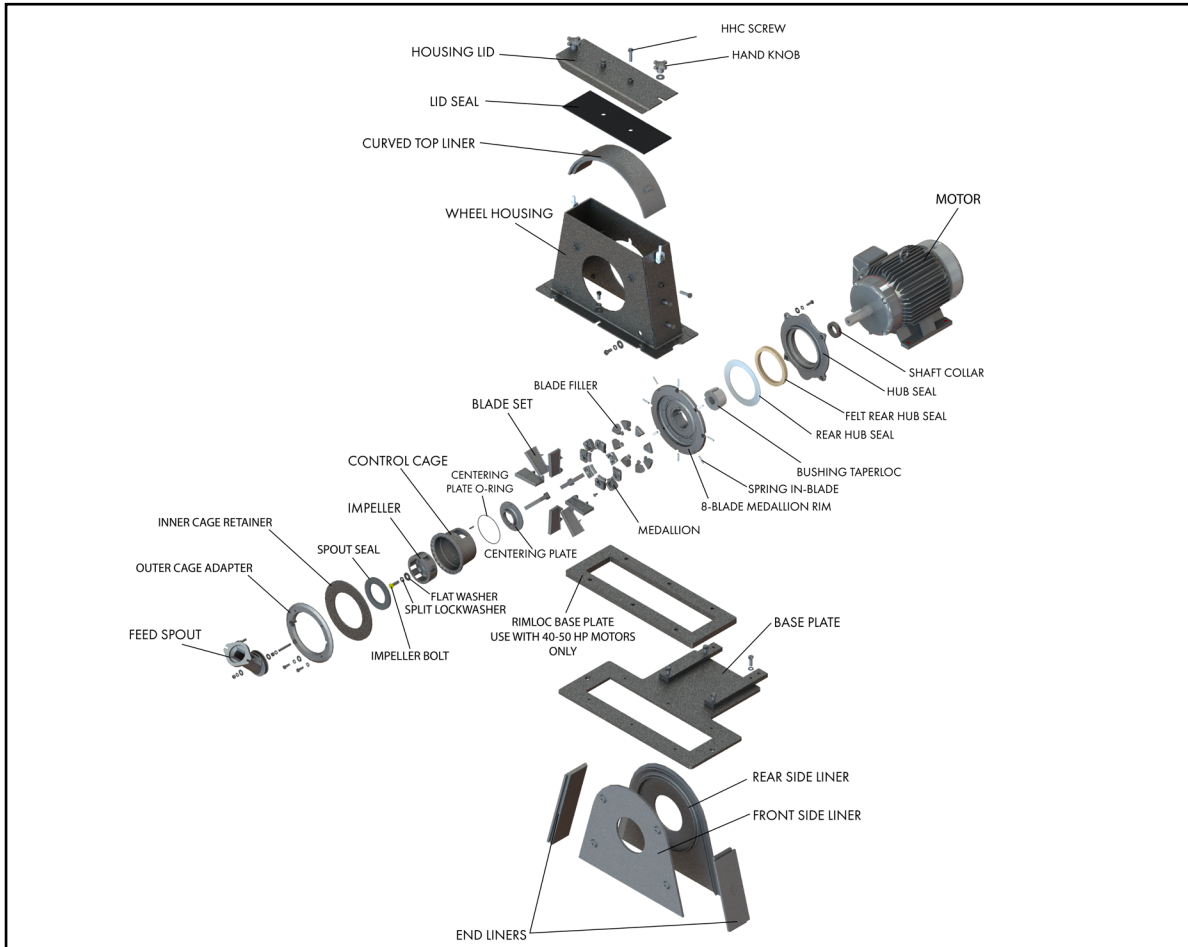

RIM-LOC® BLAST WHEEL REPLACEMENT PARTS

Replacement Components for RIM-LOC® Blast Wheels

- 100% in-stock guarantee
- Same day shipment available
- Premium cast chrome alloy, heat treated components
- Multiple M-CAST upgrades available

BLAST CLEANING TECHNOLOGIES

RIM-LOC® BLAST WHEEL REPLACEMENT PARTS

Replacement Components for RIM-LOC® Blast Wheels

TUNE UP KITS

Includes: Blade Set Including Springs, Control Cage, Impeller, Spout Seal and Dual Option Impeller Bolt/Lockwasher Sets

SPOUT OPTIONS

ANGLE	PART NUMBER
0°	M-1000000-A
45°	M-3050045
90°	M-C5000303

CONTROL CAGE OPTIONS

SIZE	PART NUMBER
40°	M-P6050014
54°	M-P6000029

BLADE OPTIONS

SIZE / #P / SET	PART NUMBER
14.00 / 8 PER SET	M-P6000024-8
15.00 / 8 PER SET	M-P6000025-8

END LINERS

OAL	PART NUMBER
5.88	M-C5000129
12.25	M-C5001937
15.25	M-C5002308

CURVED TOP LINERS

STYLE	PART NUMBER
1 PC.	M-C5001936
2 PC. L/H	M-C5001936-001L
2PC. R/H	M-C5001936-002R

SIDE LINERS

SIDE	PART NUMBER
SPOUT SIDE (FRONT)	M-C5001939
MOTOR SIDE (REAR)	M-3051940