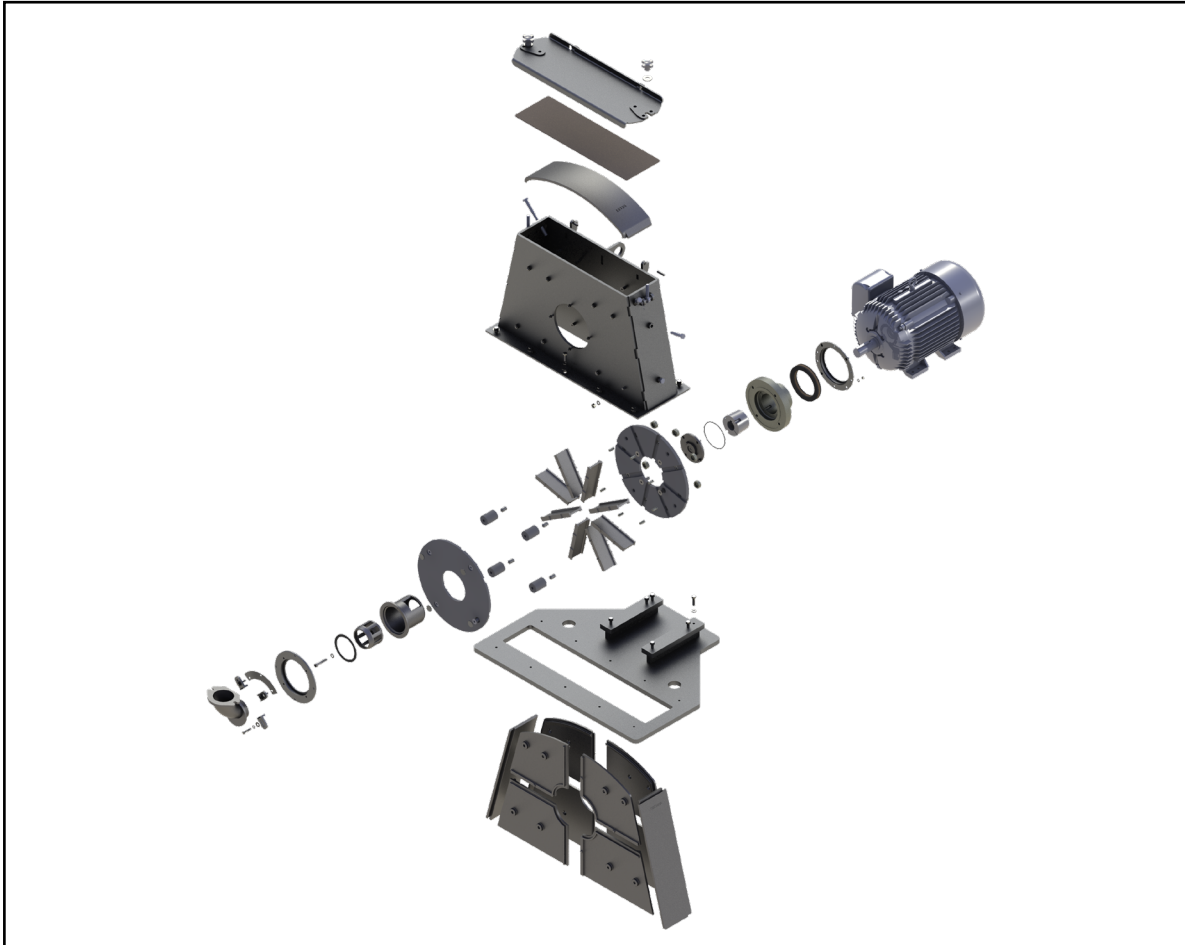

BLASTEC® BLAST WHEEL REPLACEMENT PARTS

Replacement Components for Blastec® Tumble Blast

- 100% in-stock guarantee
- Same day shipment available
- Premium cast chrome alloy, heat treated components
- Available product for standard style and C-Faced style Blastec® wheel assemblies
- Multiple M-CAST upgrades available

BLAST CLEANING TECHNOLOGIES

BLASTEC® BLAST WHEEL REPLACEMENT PARTS

Replacement Components for Blastec® Tumble Blast

TUNE UP KITS

Includes: Blade Set, Control Cage, Impeller, Impeller Bolt, Lockwasher and Spout Seal

TOP LINERS

LINER	PART NO.
TOP	M-CBT54

END LINERS

STYLE	PART NUMBER
2PC LOWER 14.50	M-CBT50
2PC LOWER 16.50	M-CBT50A
UPPER 2PC	M-CBT53
1PC 24.00	M-CBT503
1PC 26.00	M-CBT503A
1PC 22.44	M-CBT503B
END EXTENDER 8.50	M-CBT4053648

SIDE LINERS

SIDE	PART NO.
UPPER-RIGHT	M-CBT45
UPPER-LEFT	M-CBT51
LOWER-RIGHT	M-CBT47
LOWER-LEFT	M-CBT48

GENERAL COMPONENTS

DESCRIPTION	PART NUMBER
CONTROL CAGE ADAPTER	M-CBT7
SEAL RETAINER	M-CBT67-FAB
HUB POLY-FELT SEAL (3-PC.)	M-CBT70C-1
UNIVERSAL - RUNNERHEAD HUB	M-CBT15TL
CENTERING PLATE O-RING	M-CBT15OR
CENTERING PLATE UNIVERSAL HUB	M-CBT15-CP
LID CBT GASKET	M-CBT22A
RUNNERHEAD	M-CBT24