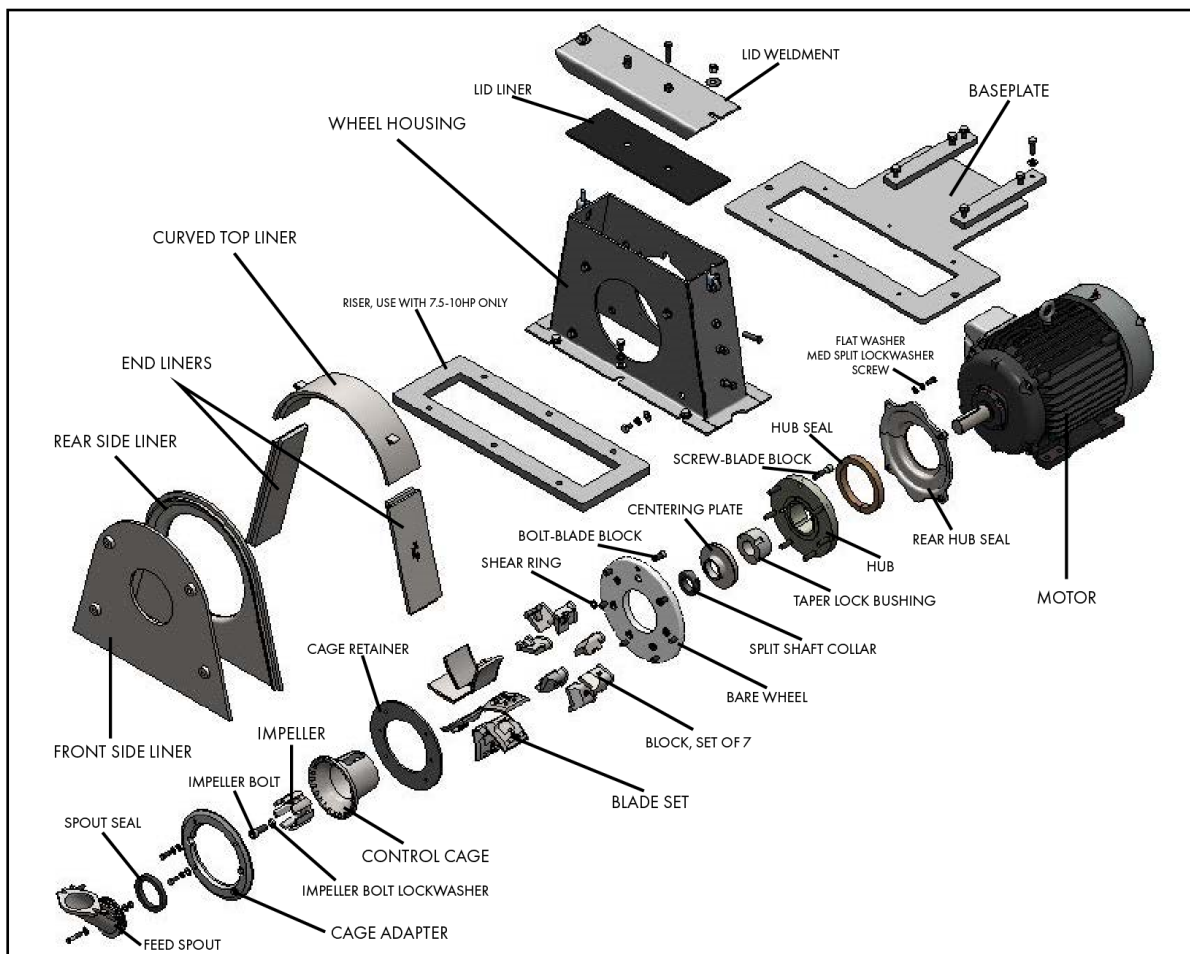

GOFF® BLAST WHEEL REPLACEMENT PARTS

Replacement Components for Goff® 9", 12", 13.5", and 15" Blast Wheels

- 100% in-stock guarantee
- Same day shipment available
- Premium cast chrome alloy, heat treated components
- Available product for standard style and C-Faced style Goff® wheel assemblies
- Multiple M-CAST upgrades available